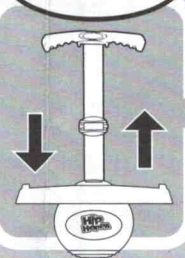

HEIGHT ADJUSTMENT

If the handle is too high or too low, adjust the strap by pushing the buckle up to shorten, or down to lengthen.

When in use, the handle of the Hip Hoppa needs to be held at thigh height. Please follow this strap length adjustment height to avoid result in loss of balance and possible injury. If the strap damaged, please discard the product.