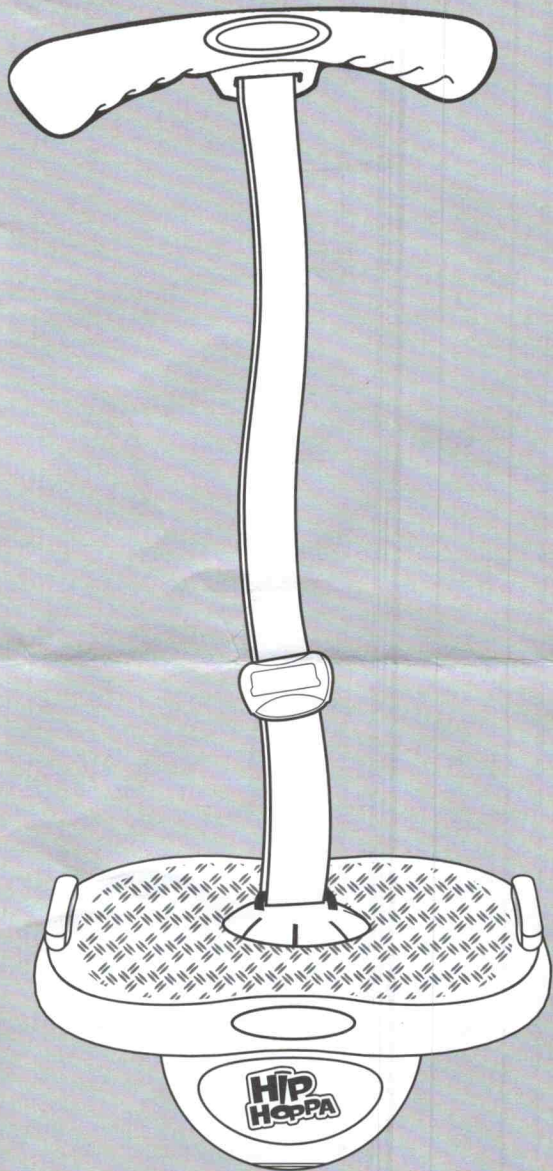

STAY ACTIVE HIP HOPPA

Remember to play safely:

- Always wear sport or gym shoes. Never use Hip Hoppa with bare feet.
- For added safety, protective equipment is recommended (helmet, knee and elbow pads).
- Use Hip Hoppa in a clear area away from obstacles, other people and animals.
- Check the play area is free from stones and other sharp objects.
- Do not use Hip Hoppa on public footpaths, near roads, steps, ponds, swimming pools or any other hazards.
- Do not swing Hip Hoppa around by the strap, use only as intended.

BALL INFLATION

Performance may vary due to the weight of the user. Inflate or deflate the ball to enhance your performance.

For Best Result:
Suggested ball inflation pressure: approx. 90kPa / 13.05 PSI
Caution! Do not exceed Max. pressure – 130 kPa / 18.85 PSI

Use a bicycle pump (not included) and relevant adapter (not included) to inflate. The valve is found on the underside of the base. Over inflation will cause damage to the ball.

If ball damaged, please discard the product as it will be result in sudden collapse of the product so as loss of balance and possible injury.