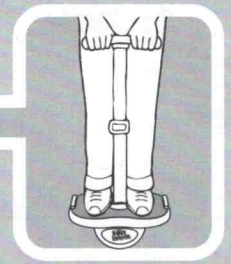

HEIGHT ADJUSTMENT

If the handle is too high or too low, adjust the strap by pushing the buckle up to shorten, or down to lengthen.

When in use, the handle of the Hip Hoppa needs to be held at thigh height. Please follow this strap length adjustment height to avoid result in loss of balance and possible injury. If the strap damaged, please discard the product.