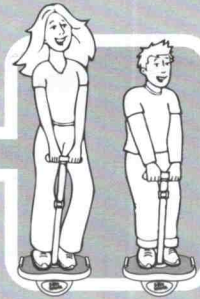

HEIGHT ADJUSTMENT

If the handle is too high or too low, adjust the strap by pushing the buckle up to shorten, or down to lengthen.

When in use, the handle of the Hip Hoppa needs to be held at thigh height. Please follow this strap length adjustment height to avoid result in loss of balance and possible injury. If the strap damaged, please discard the product.