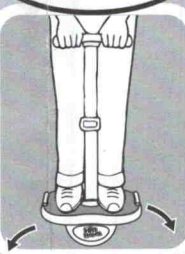

HOPPA DISMOUNT

When you want to stop hopping, reduce to small controlled hops on the spot.

In one movement quickly take both feet off the base to land with one foot either side of the Hip Hoppa. Do not attempt to dismount one foot at a time as this will result in loss of balance and possible injury.