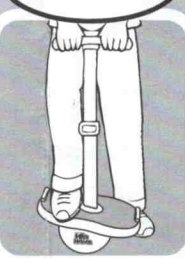

FEET PLACEMENT

Place one foot on the base, holding the handle tight and keeping the strap taut. The Hip Hoppa will dip to one side. Bring your other foot onto the base, keeping the strap taut and immediately start hopping.