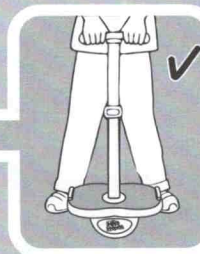

HOPPA DISMOUNT

When you want to stop hopping, reduce to small controlled hops on the spot.

In one movement quickly take both feet off the base to land with one foot either side of the Hip Hoppa. Do not attempt to dismount one foot at a time as this will result in loss of balance and possible injury.