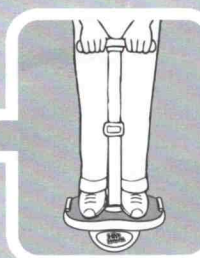

FEET PLACEMENT

Place one foot on the base, holding the handle tight and keeping the strap taut. The Hip Hoppa will dip to one side. Bring your other foot onto the base, keeping the strap taut and immediately start hopping.