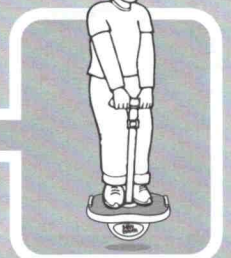

FEET PLACEMENT

Place one foot on the base, holding the handle tight and keeping the strap taut. The Hip Hoppa will dip to one side. Bring your other foot onto the base, keeping the strap taut and immediately start hopping.